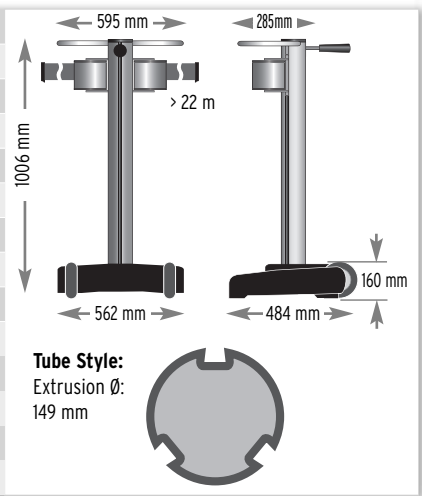

JETTRAC® >> Airport Trolley with 2 x 22 m Belt

Belt Length	2 x 22 m
Belt Width	5 cm
Belt Colour	Neon Yellow
Belt Imprint	no
Total Weight	approx. 55 kg
Base Weight	approx. 37.5 kg
Material Tube	Aluminium
Material Base	Plastic
Outdoor Usage	yes
Wall Receptacle	optional

The belt end options are a hook, a magnet or a belt clip allowing for a quick attachment or detachment.

Durable and weather-resistant belt mechanism.

Thanks to the large self-contained wheels, JetTrac® is quick and easy to manoeuvre.